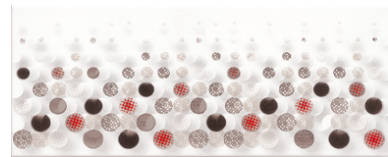

collection 20x50/8"x20"

domenico white
20x50/8"x20"

michelle black
20x50/8"x20"

crystal black 2,5x50
2,5x50/1"x20"

domenico buubles inserto
20x50/8"x20"

domenico red
20x50/8"x20"

t 40
1,5x50/0,6"x20"

red circles inserto
20x50/8"x20"